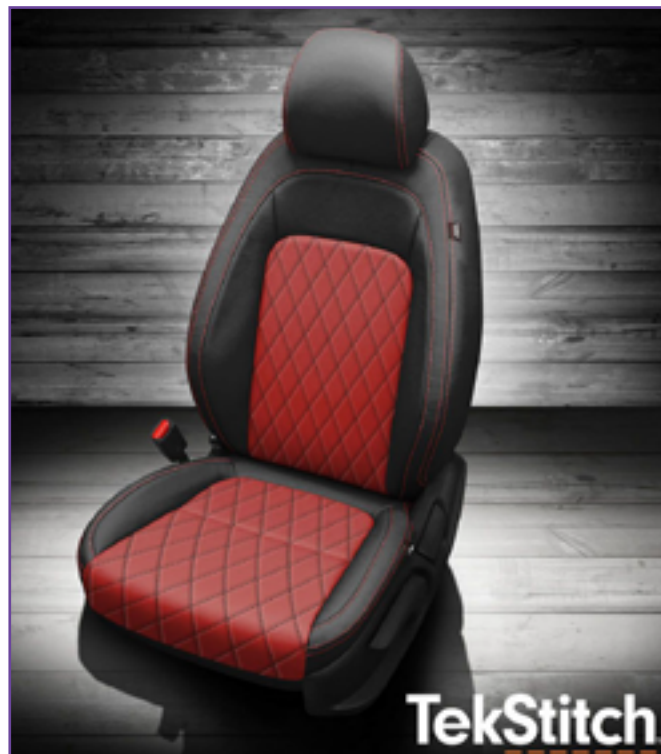

VIS CODE: K2526-100
Black wrap, Red combo, Red contrast all stitch, TekStitch Diamond Insert Black TekColor