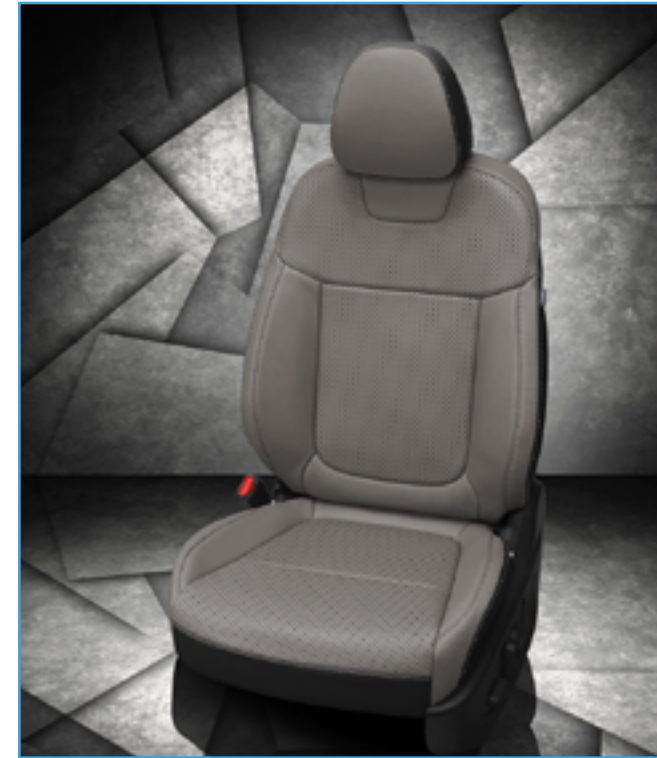

VIS CODE: K2941-100
Black wrap, Ash faces, perf body, Ash contrast all stitch