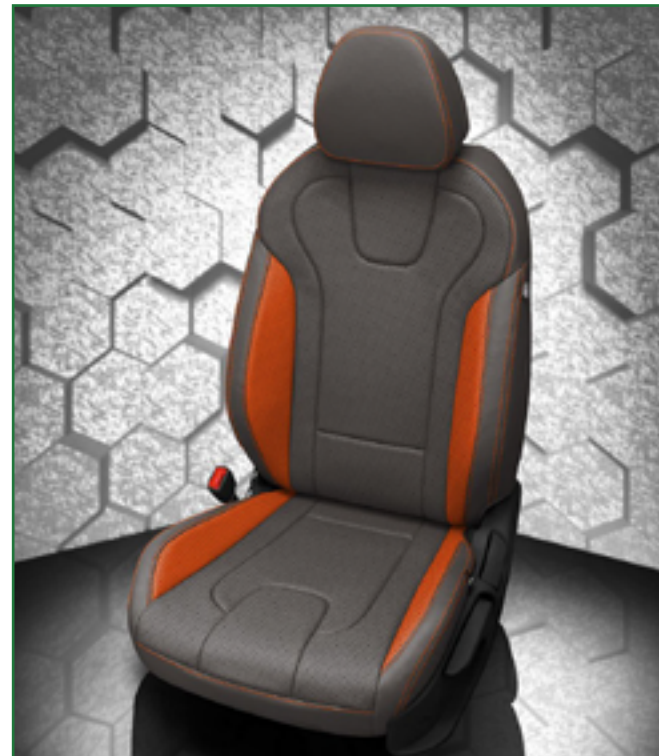

VIS CODE: K2660-103
Lt. Grey wrap, perf body, Tangerine perf wings, Tangerine contrast all stitch