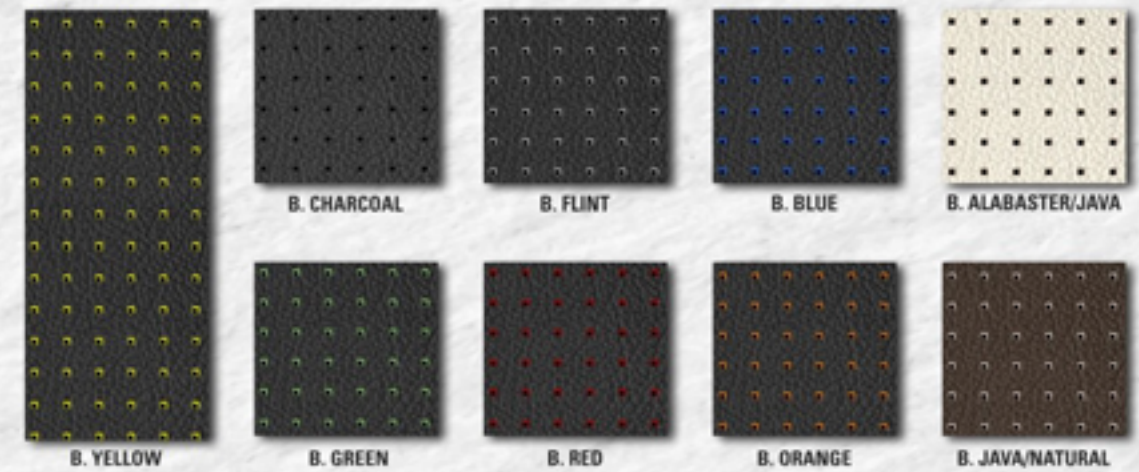

Barracuda

SQUARE PERFORATED DUO-TONE LEATHER

>dc400