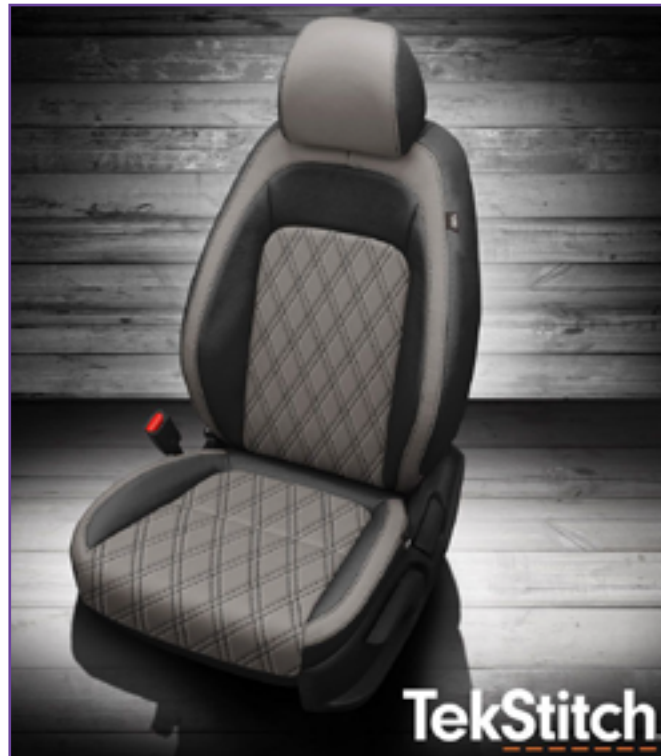

VIS CODE: K2527-100
Black wrap, Ash faces, Black wings, Black contrast all stitch, TekStitch Double Diamond Insert Black TekColor