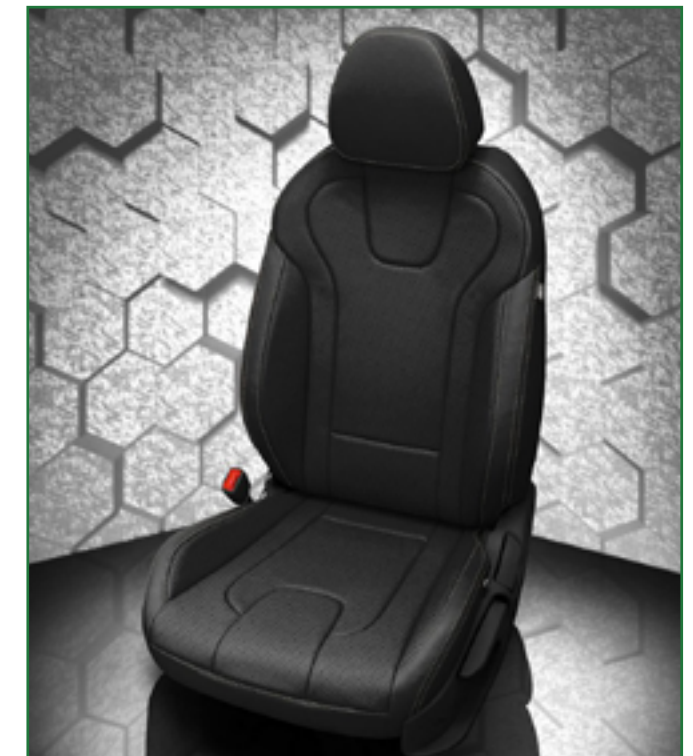

VIS CODE: F1397-100
Black wrap, perf body, perf wings, Grey contrast
all stitch