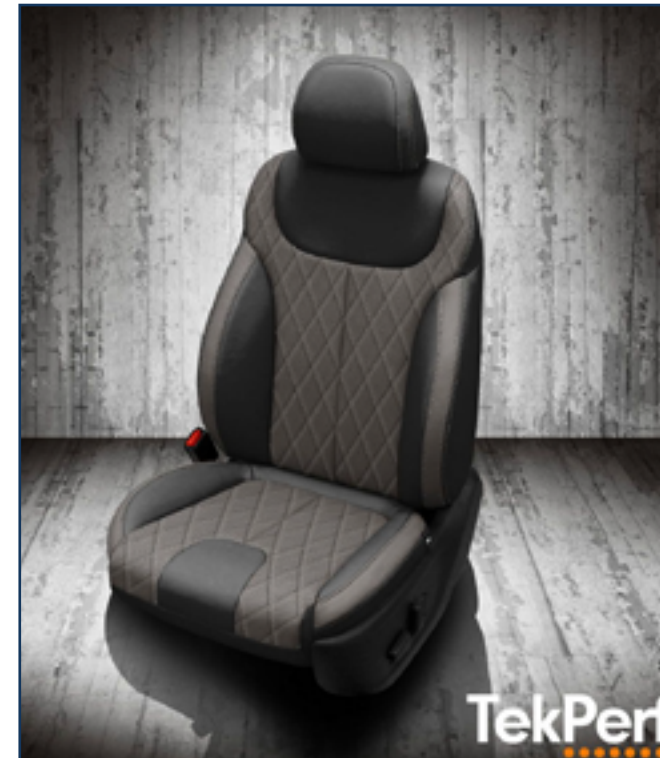

VIS CODE: K1772-100  
Black wrap, Barracuda Orange insert, Tangerine wings, Tangerine contrast all stitch, Tangerine piping

VIS CODE: K1769-100  
Black wrap, Fawn wings, Fawn contrast all stitch, Fawn piping